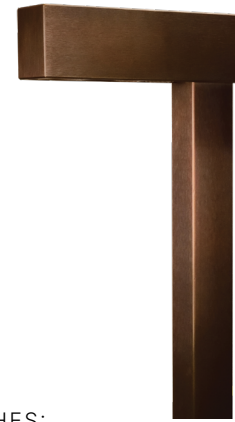

P. 760.931.2910

O. 2742 Loker Ave. W Carlsbad CA 92010

W. www.auroralight.com

MADE IN USA
WITH DOMESTIC & IMPORTED MATERIALS