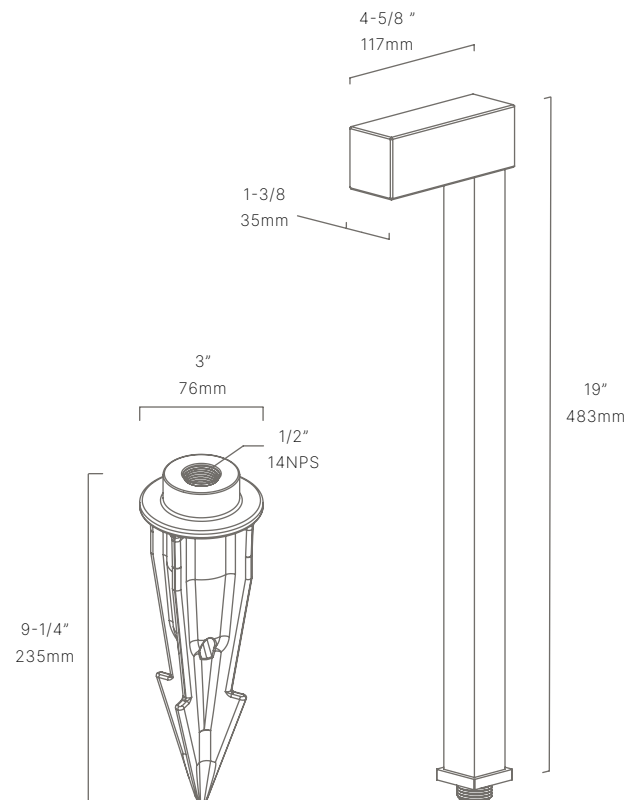

P. 760.931.2910

O. 2742 Loker Ave. W Carlsbad CA 92010

W. www.auroralight.com

MADE IN USA
WITH DOMESTIC & IMPORTED MATERIALS